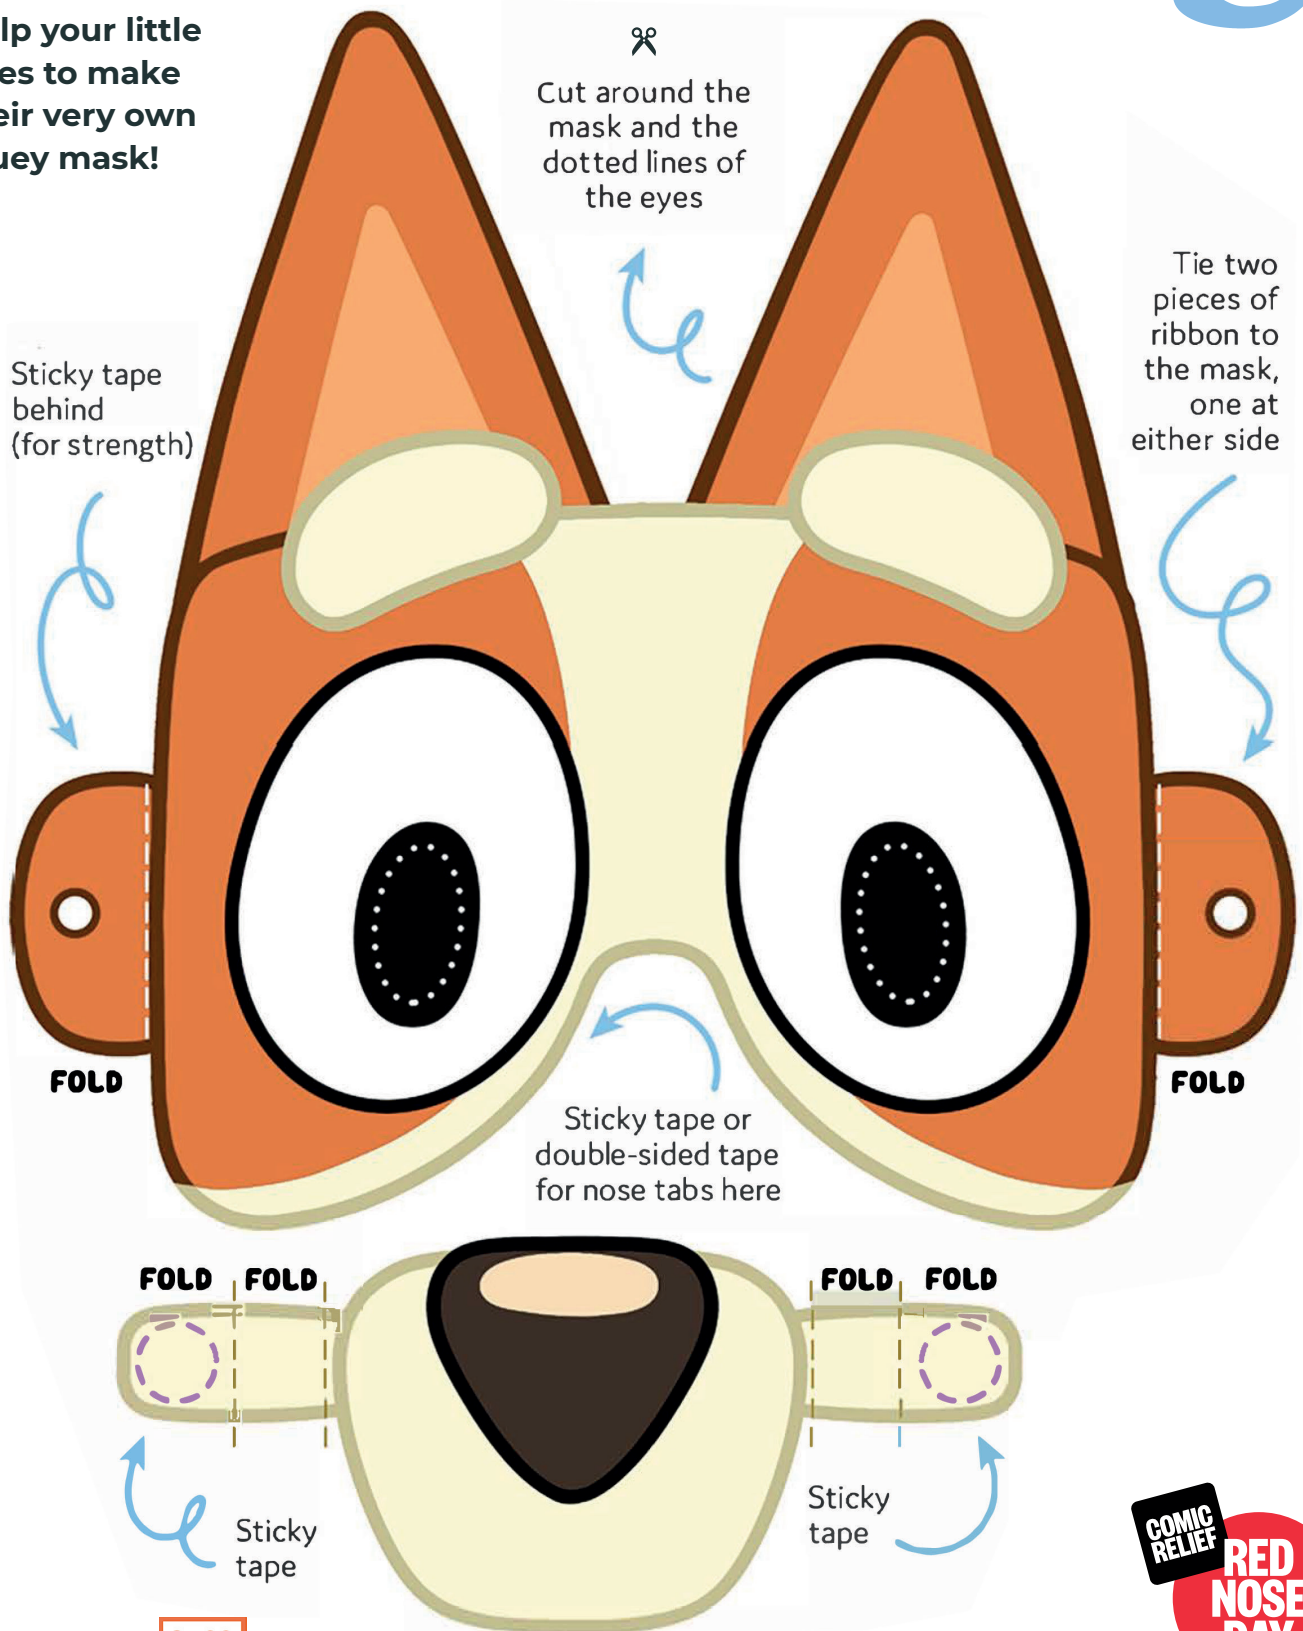

Help your little ones to make their very own Bluey mask!